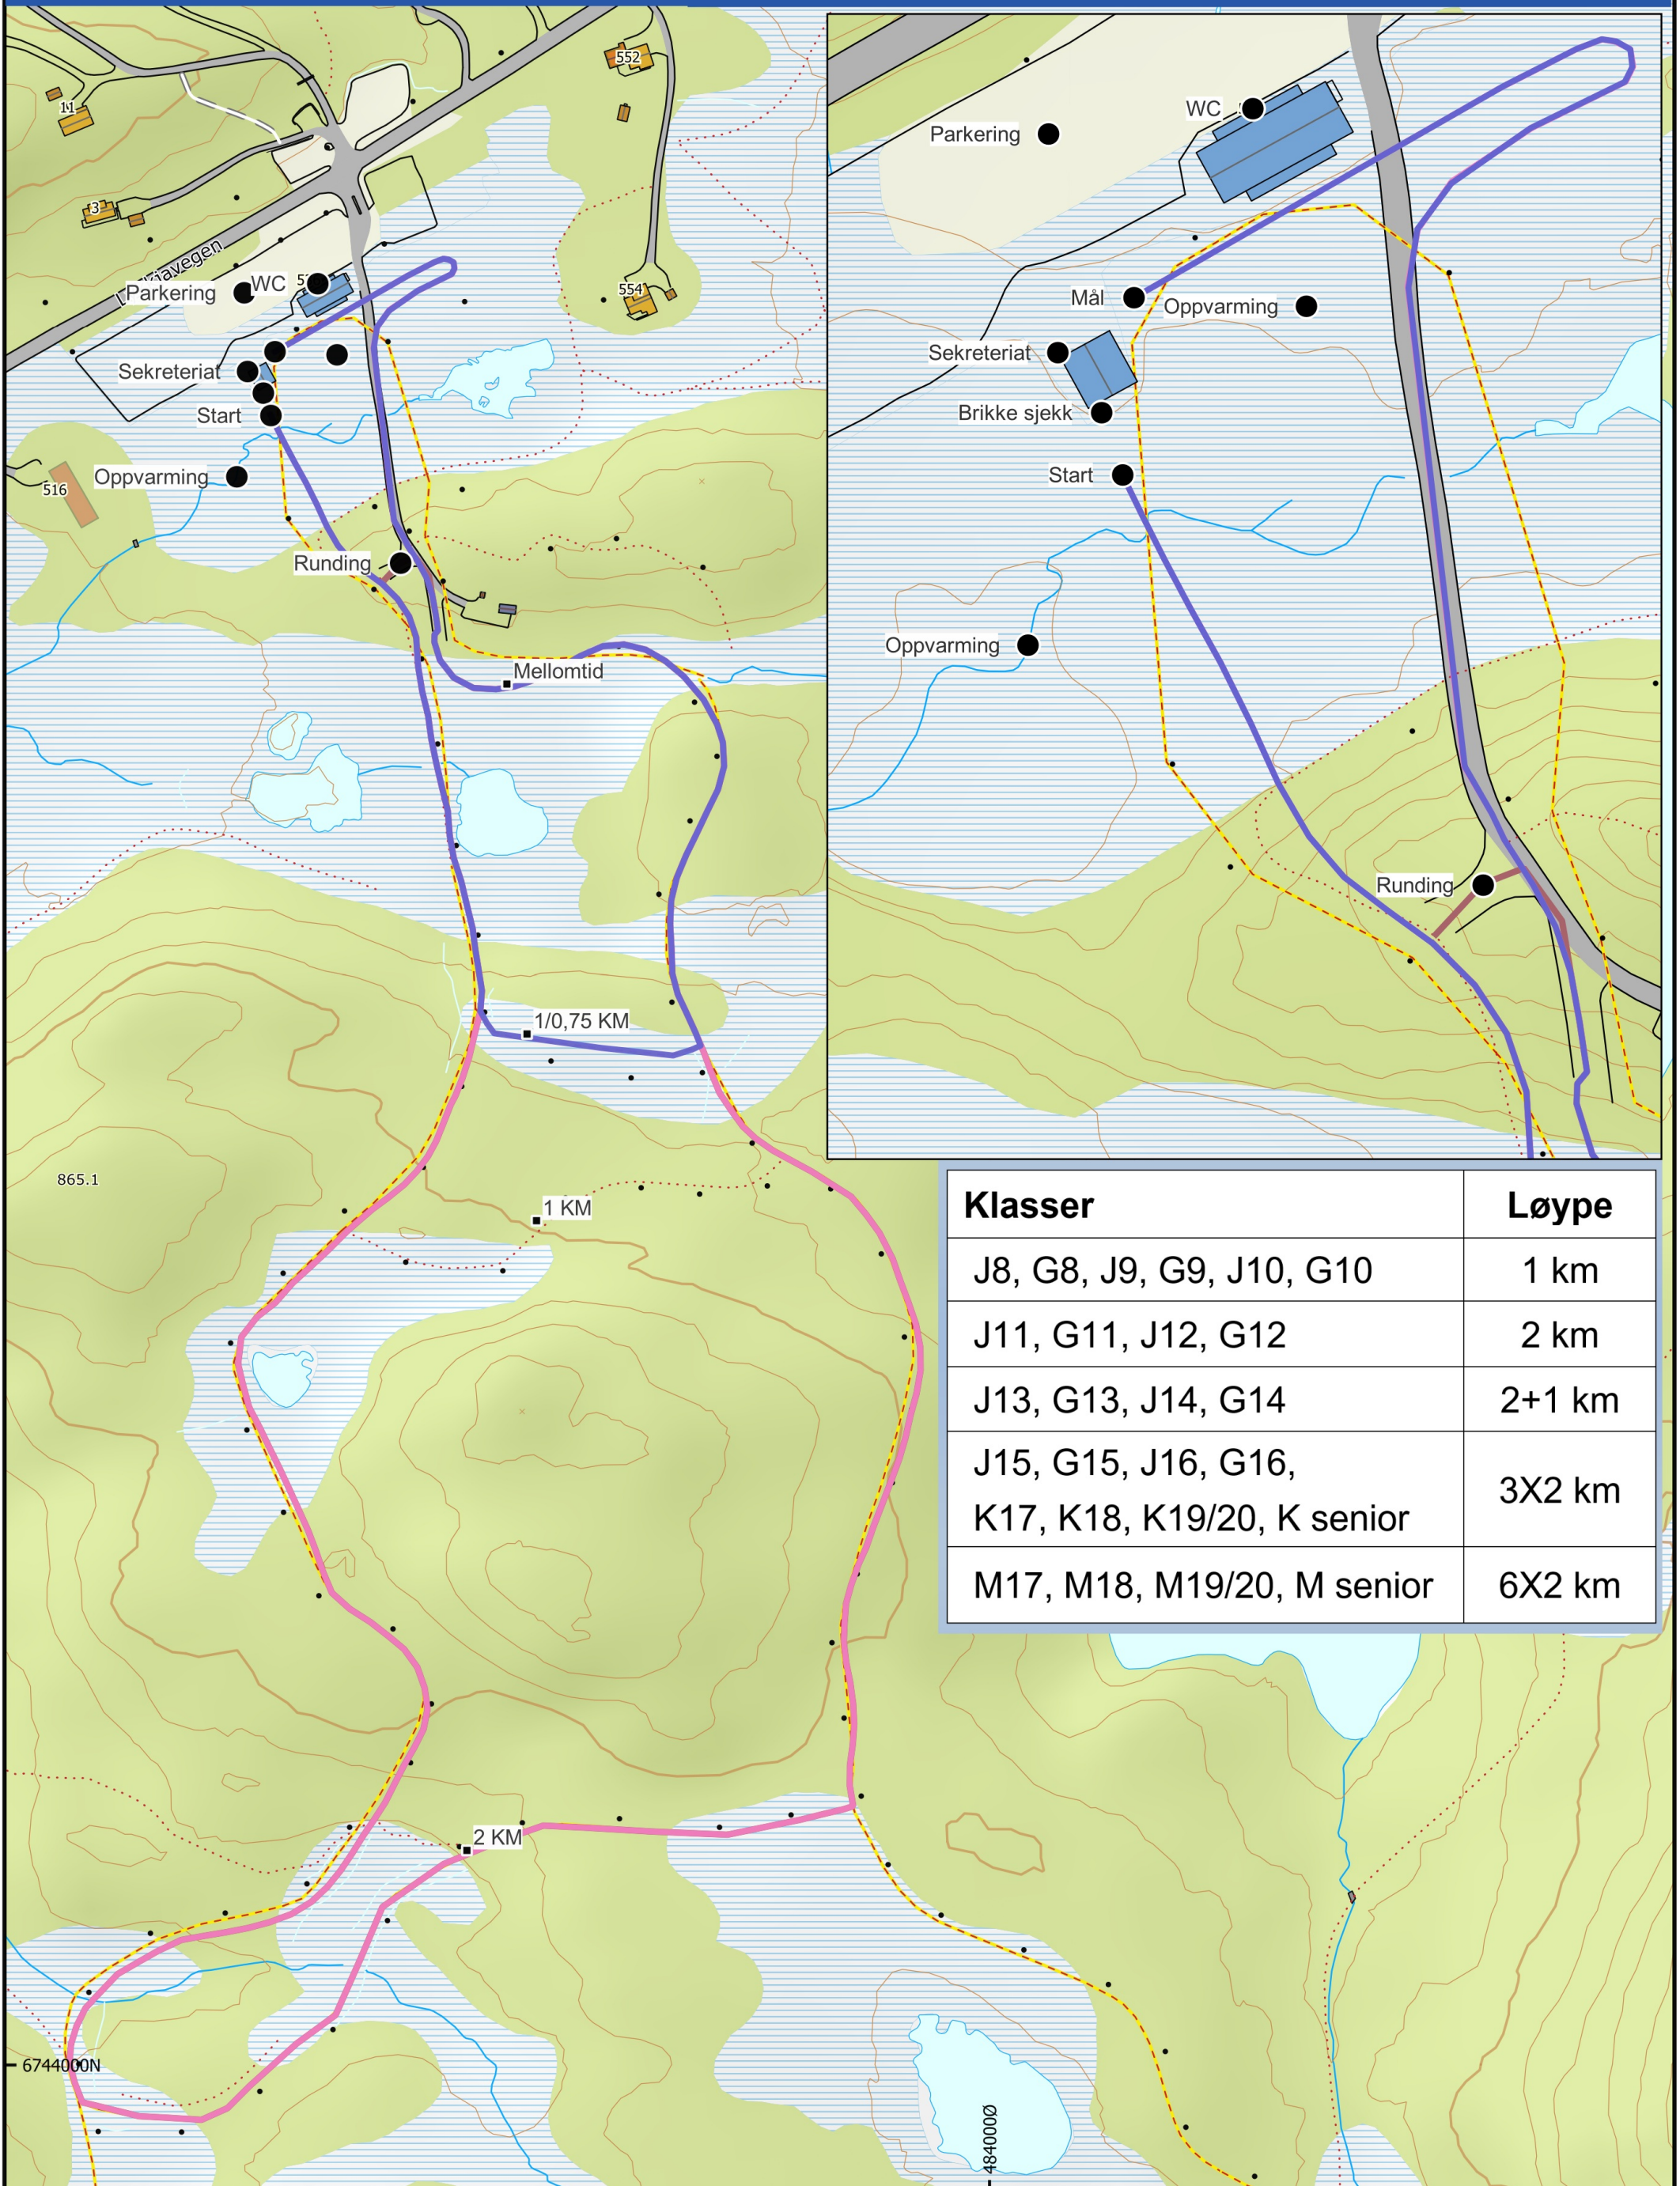

Hemsedal IL
Langrenn

Gravset skianlegg Kunstsneløyper

Klasser	Løype
J8, G8, J9, G9, J10, G10	1 km
J11, G11, J12, G12	2 km
J13, G13, J14, G14	2+1 km
J15, G15, J16, G16, K17, K18, K19/20, K senior	3X2 km
M17, M18, M19/20, M senior	6X2 km